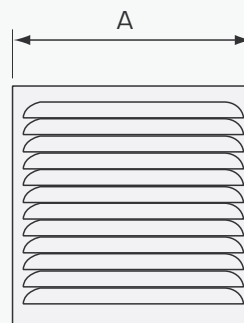

The grille is available in aluminum, copper, stainless and white varnish. The spring bracket, which is mounted on a plastic stand, stretches over two dimensions, for example 80 - 125 mm.

Specification	Measurements				
Product	A (mm)	B (fitting dimension) (mm)	C (mm)	Free area cm ²	Art no bulk
Grille incl spring fitting Ø130 aluminium	130	Ø80-125 #80-125	65	100	445001
Grille incl spring fitting #150 aluminium	150	Ø80-125 #80-125	65	140	447001
Grille incl spring fitting Ø175 aluminium	175	Ø125-160 #125-160	65	140	446001
Grille incl spring fitting Ø130 copper	130	Ø80-125 #80-125	65	100	445003
Grille incl spring fitting #150 copper	150	Ø80-125 #80-125	65	140	447003
Grille incl spring fitting Ø175 copper	175	Ø125-160 #125-160	65	140	446003
Grille incl spring fitting Ø130 stainless	130	Ø80-125 #80-125	65	100	445002
Grille incl spring fitting #150 stainless	150	Ø80-125 #80-125	65	140	447002
Grille incl spring fitting Ø175 stainless	175	Ø125-160 #125-160	65	140	446002
Grille incl spring fitting Ø130 white	130	Ø80-125 #80-125	65	100	445004
Grille incl spring fitting #150 white	150	Ø80-125 #80-125	65	140	447004
Grille incl spring fitting Ø175 white	175	Ø125-160 #125-160	65	140	446004