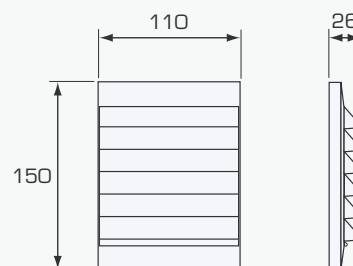

External grille 110 x 150 mm

A slimmer model of grille #150, with countersunk holes for screw mounting. The screwholes are adjusted to fit cover plate 18 and 20. The grille is supplied with snap-in closure suited for Fresh's adapters (delivered separately). The grille is made of UV-constant ABS plastic. Insect net #150 is available as accessory (art no 664003).

Standard colour: White NCS S0502-Y
Free area: 64 cm²