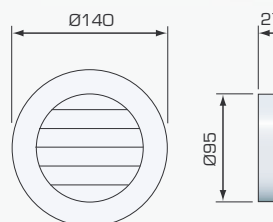

Specification		
Product	Free area (cm²)	Art no bulk
External grille Ø95/140 white, NCS S0502-Y	41	831301
External grille Ø95/140 grey, NCS S2000-N	41	831307