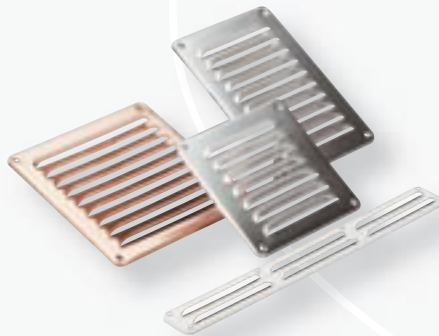

FRESH Grilles

Accessories • 2004-01-01

- Complete range of grilles
- Several different materials
- Several different models
- Large selection of colours

Fresh external grilles

We have a wide range of external grilles. Plastic grilles, square and round, in several colours, and metal grilles in different models and material.

We also have the possibility to complement the standard range with special colours for a specific project. For further details please contact Fresh AB.