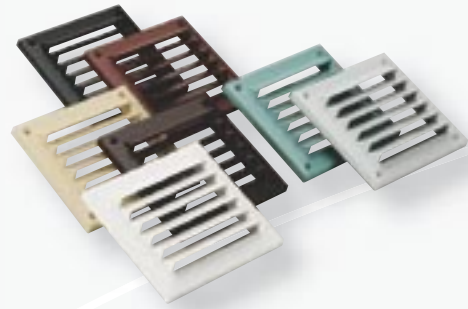

FRESH Grilles

Accessories • 2004-01-01

- Complete range of grilles
- Several different materials
- Several different models
- Large selection of colours

Fresh external grilles

We have a wide range of external grilles. Plastic grilles, square and round, in several colours, and metal grilles in different models and material.

We also have the possibility to complement the standard range with special colours for a specific project. For further details please contact Fresh AB.