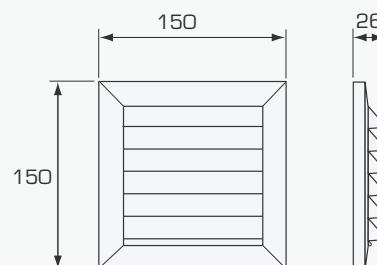

Standard colour: White NCS S0502-Y
Free area: 64 cm²

External grille 110 x 150 mm

A slimmer model of grille #150, with countersunk holes for screw mounting. The screwholes are adjusted to fit cover plate 18 and 20. The grille is supplied with snap-in closure suited for Fresh's adapters (delivered separately). The grille is made of UV-constant ABS plastic. Insect net #150 is available as accessory (art no 664003).