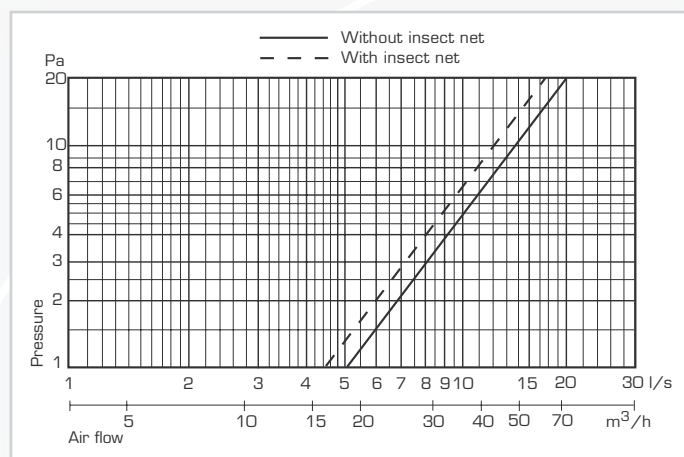

Standard colour: White NCS S0502-Y
Free area: 64 cm²

External grille 110 x 150 mm

A slimmer model of grille #150, with countersunk holes for screw mounting. The screwholes are adjusted to fit cover plate 18 and 20. The grille is supplied with snap-in closure suited for Fresh's adapters (delivered separately). The grille is made of UV-constant ABS plastic. Insect net #150 is available as accessory (art no 664003).