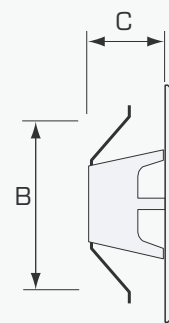

The grille is available in aluminum, copper, stainless and white varnish. The spring bracket, which is mounted on a plastic stand, stretches over two dimensions, for example 80 - 125 mm.

Specification	Measurements				
Product	A (mm)	B (fitting dimension) (mm)	C (mm)	Free area cm ²	Art no bulk
Grille incl spring fitting Ø130 aluminium	130	Ø80-125 #80-125	65	100	445001
Grille incl spring fitting #150 aluminium	150	Ø80-125 #80-125	65	140	447001
Grille incl spring fitting Ø175 aluminium	175	Ø125-160 #125-160	65	140	446001
Grille incl spring fitting Ø130 copper	130	Ø80-125 #80-125	65	100	445003
Grille incl spring fitting #150 copper	150	Ø80-125 #80-125	65	140	447003
Grille incl spring fitting Ø175 copper	175	Ø125-160 #125-160	65	140	446003
Grille incl spring fitting Ø130 stainless	130	Ø80-125 #80-125	65	100	445002
Grille incl spring fitting #150 stainless	150	Ø80-125 #80-125	65	140	447002
Grille incl spring fitting Ø175 stainless	175	Ø125-160 #125-160	65	140	446002
Grille incl spring fitting Ø130 white	130	Ø80-125 #80-125	65	100	445004
Grille incl spring fitting #150 white	150	Ø80-125 #80-125	65	140	447004
Grille incl spring fitting Ø175 white	175	Ø125-160 #125-160	65	140	446004