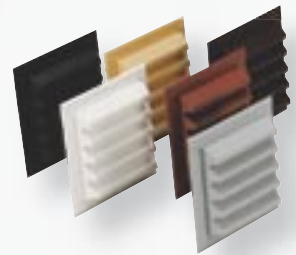

FRESH Grilles

Accessories • 2004-01-01

- Complete range of grilles
- Several different materials
- Several different models
- Large selection of colours

Fresh external grilles

We have a wide range of external grilles. Plastic grilles, square and round, in several colours, and metal grilles in different models and material.

We also have the possibility to complement the standard range with special colours for a specific project. For further details please contact Fresh AB.